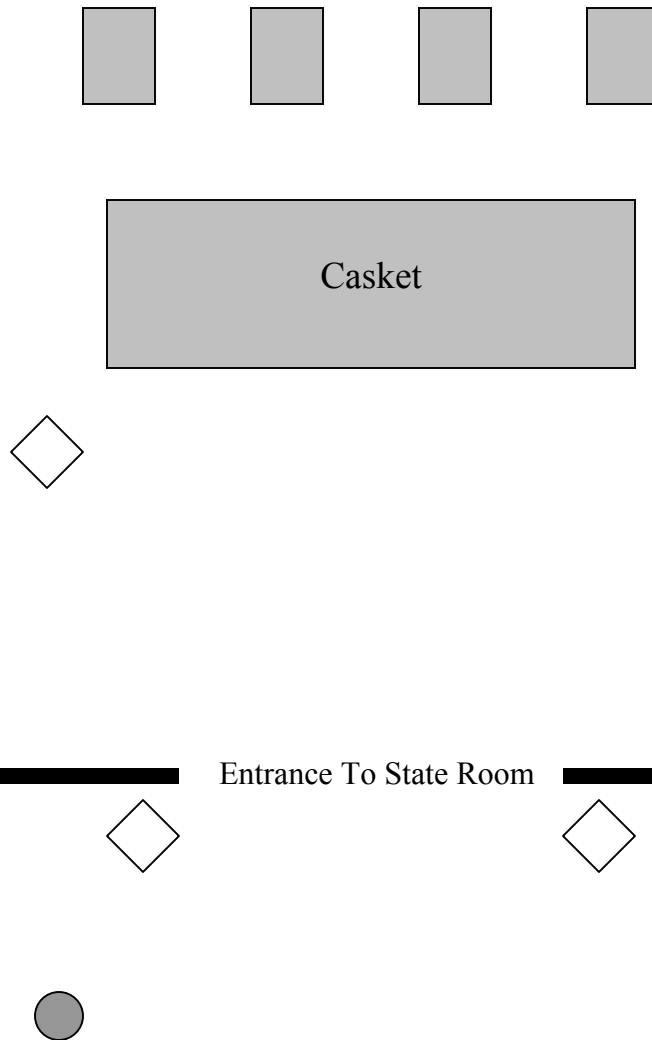

Diagrams
Funeral Home Visitation, Body In State

KEY

- Flags: Country, State, City, Department and/or Union

- Honor Guard Member: One individual will stand at attention by the casket during the entire time of visitation. Individual may be replaced every 30 minutes to one hour.