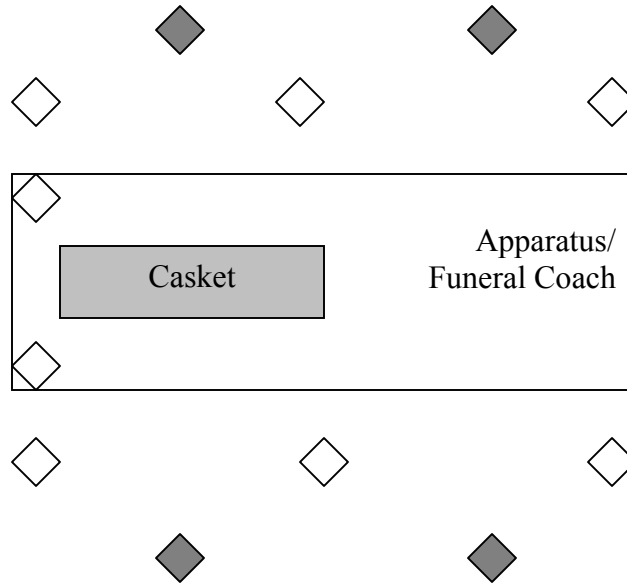

Diagrams

The Processional - Marching

Location of Pallbearers around the Funeral Coach when marching

KEY

- ◇ - Pallbearers
- ◆ - Honor Guard

Two Pallbearers should ride on the tailboard, one on each side of the casket. Pallbearers riding on the tailboard should never obstruct the view of the casket.